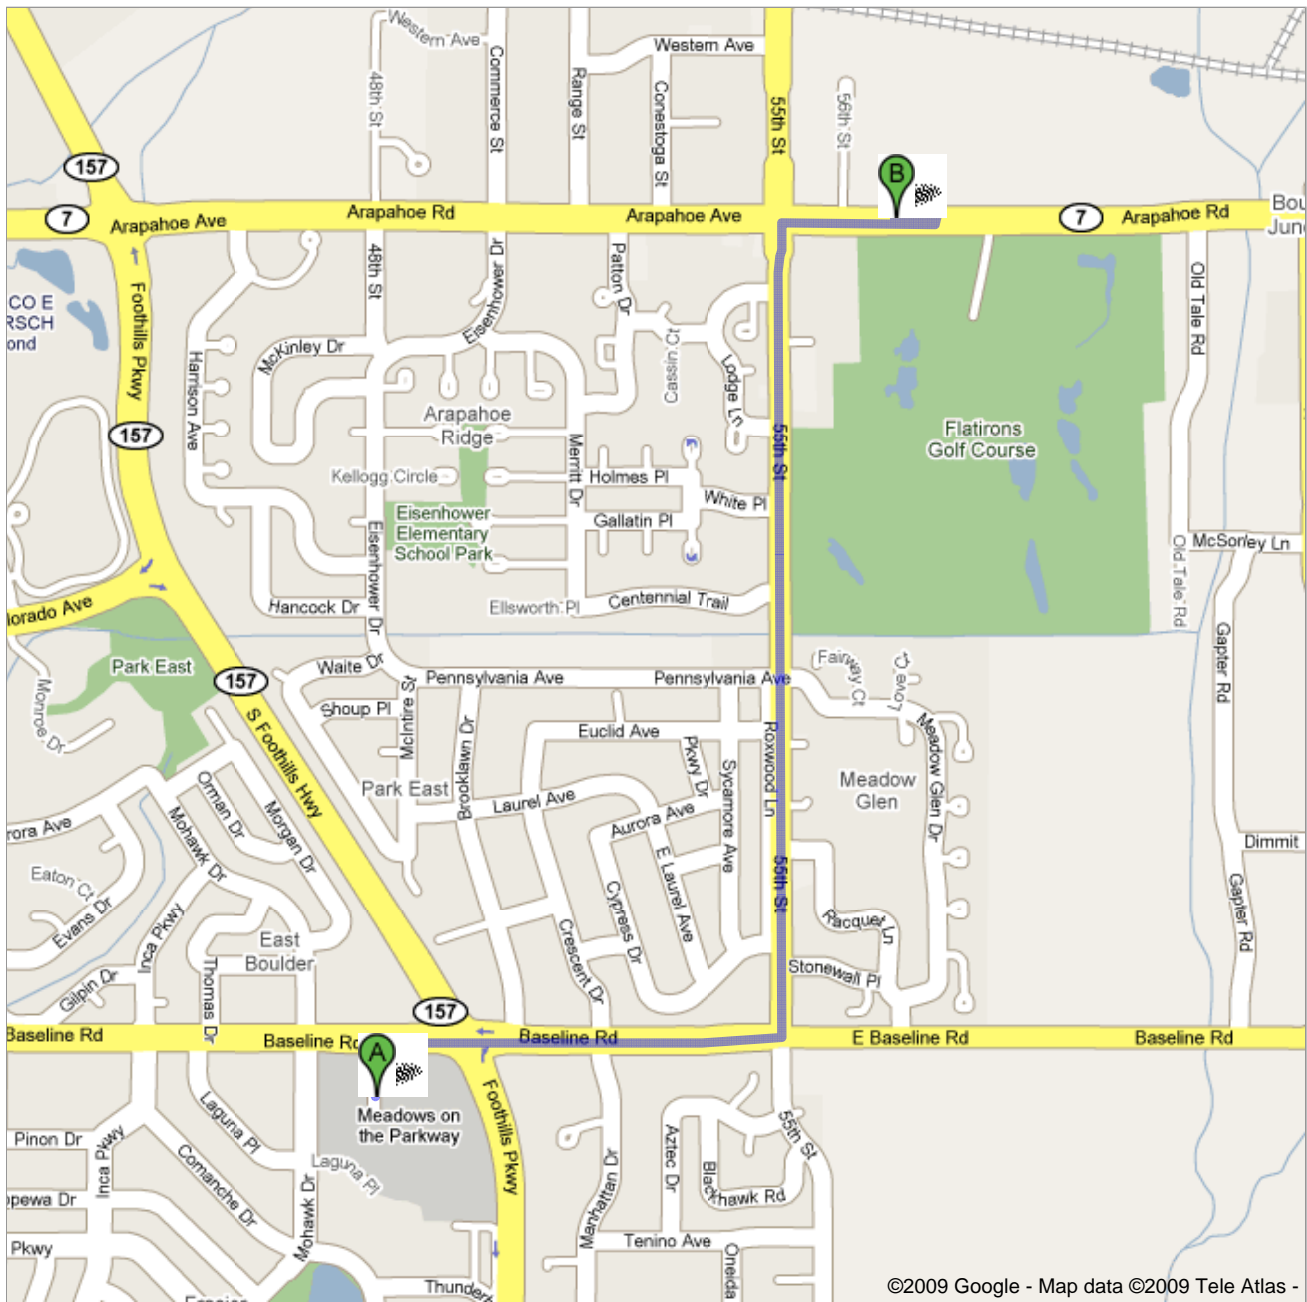

Directions to Techx Corporation

Ste A, 5621 Arapahoe Ave, Boulder, CO 80303-

1379 - (303) 448-0727

1.8 mi – about 5 mins

Save trees. Go green!
 Download Google Maps on your phone at google.com/gmm

©2009 Google - Map data ©2009 Tele Atlas -

 Homewood Suites Boulder
4950 Baseline Road, Boulder, CO 80303 - (303) 499-9922

-
- | | | |
|---|--|---------------------------|
| 1. | Head north on The Meadows toward Baseline Rd | go 351 ft total 351 ft |
|  | 2. Take the 1st right onto Baseline Rd About 2 mins | go 0.5 mi total 0.6 mi |
|  | 3. Turn left at 55th St About 3 mins | go 1.0 mi total 1.6 mi |
|  | 4. Turn right at Arapahoe Ave/CO-7 | go 0.2 mi total 1.8 mi |
|  | 5. Turn left toward Arapahoe Ave/CO-7 | go 46 ft total 1.8 mi |
|  | 6. Turn left at Arapahoe Ave/CO-7 | go 266 ft total 1.8 mi |

Map data ©2009 , Tele Atlas